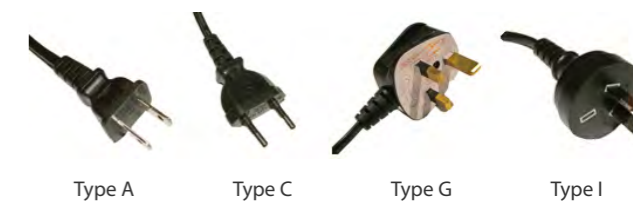

Electrical

Switch-Mode Power Supply connect to multiple base station on charging bar

Input: 100-240V
50Hz - 60Hz 1.2A

Output: DC 15V 3.3A 50W

Main lead/plug to specification:
Type A - N.American / Japanese 2-pin
Type C - European 2-pin
Type G - British 3-pin
Type I - Australian 2/3-pin